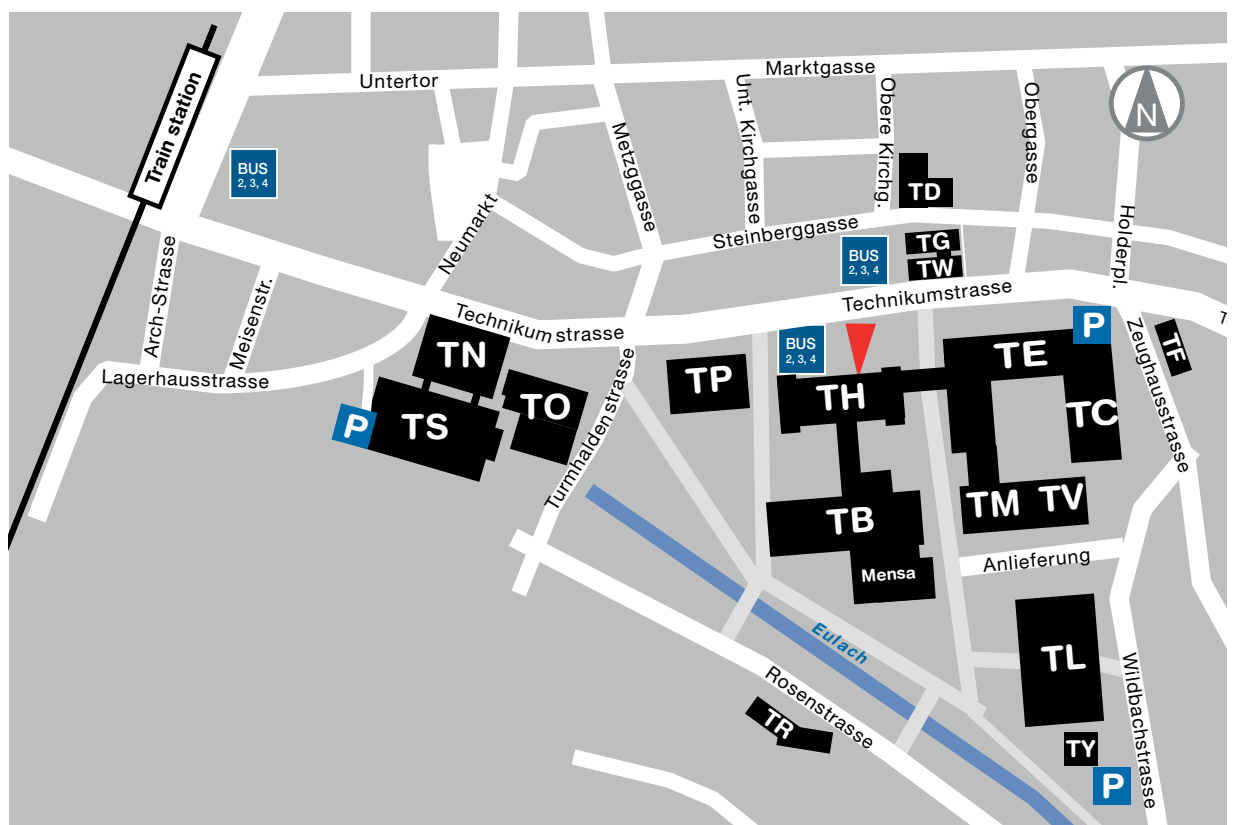

Getting there

By Train

From Zurich main station (Hauptbahnhof)

Train-No.	Duration	Direction to
S7	0:34	Winterthur
S8	0:28	Weinfelden
IC	0:26	Romanshorn
ICN	0:26	St. Gallen
S12	0:21	Seuzach

From St. Gallen main station (Hauptbahnhof)

Train-No.	Duration	Direction to
IC	0:45	Genève-Aéroport
ICN	0:38	Genève-Aéroport

More informations about the train schedule you can find on www.sbb.ch.

From Zurich Airport

Train-No.	Duration	Direction to
S16	0:16	Thayngen
IC	0:15	Romanshorn
ICN	0:13	St. Gallen
IR	0:15	Konstanz
IC	0:13	St. Gallen

By car

You can reach the ZHAW School of Engineering via the A1 highway. From Zurich, you have to exit at „Winterthur-Töss“ and from St. Gallen exit at „Oberwinterthur“.

Parking

We have two parking areas around our campus.